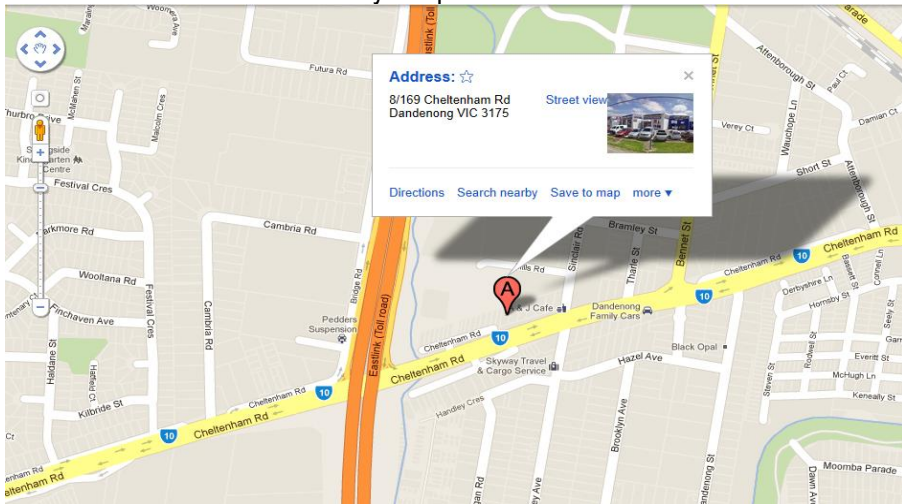

Prices effective 1/9/2018

**Dandy Schoolwear
8/169 Cheltenham Road
Dandenong Vic 3175**

Phone: 9792 3187

Email: retail@buxwear.com.au

Trading Hours:
Monday to Friday: 9.00 am – 5.00 pm
Saturday: 9.30 am – 2.00 pm

Melway: Map 91A Ref: A11

We welcome and accept Cash; EFTPos; VISA; MasterCard or Layby